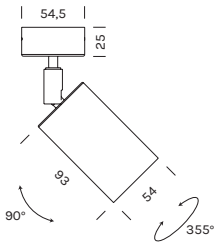

INDOOR - CEILING

CYLINDER SPOT

- ferro
- lampadina esclusa

- iron
- LED bulb excluded

Lampadina GU10 esclusa
GU10 bulb excluded

**6065**

Power 6.5W

Supply 220-240V