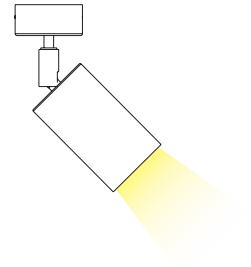

INDOOR - CEILING

CYLINDER SPOT

- ferro
- lampadina esclusa

- iron
- LED bulb excluded

Lampadina GU10 esclusa
GU10 bulb excluded

**6065**

Power 6.5W

Supply 220-240V